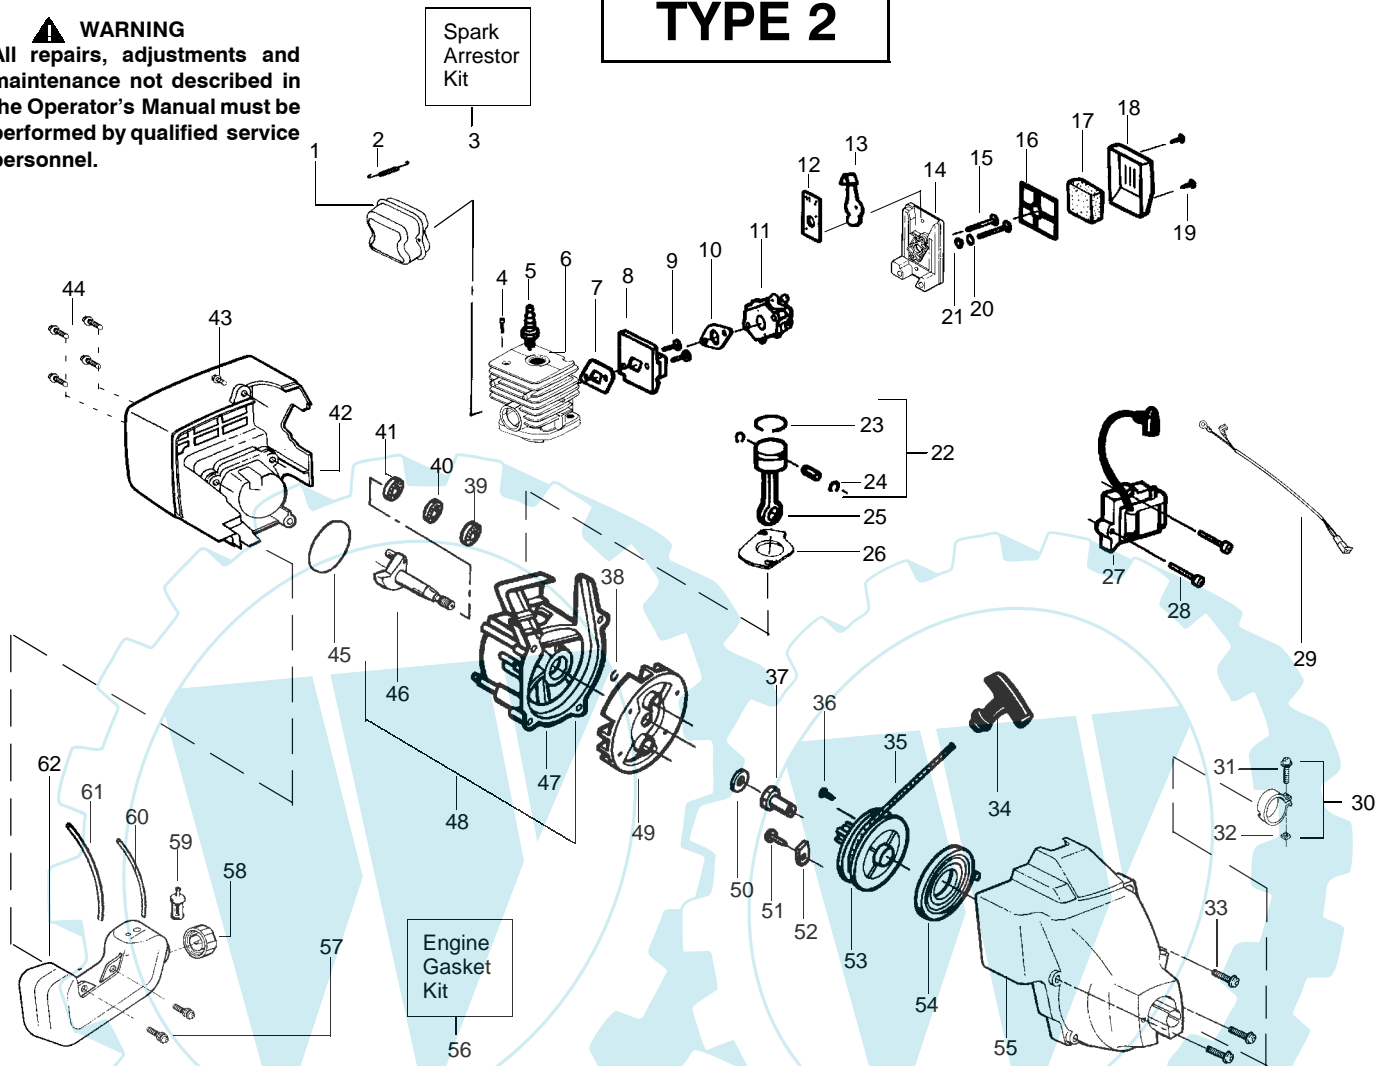

PARTS LIST NO. 530088521		PARTNER® PARTS LIST	MODEL(s) COLIBRI T210	
DATE 11/22/02	REPLACES 530084032-07/10/02		Note: Illustration may differ from actual model due to design changes	PAGE NO. 4

TYPE 2

⚠ WARNING
All repairs, adjustments and maintenance not described in the Operator's Manual must be performed by qualified service personnel.

Ref.	Part No.	Description	Ref.	Part No.	Description	Ref.	Part No.	Description
1.	530069660	Kit - Muffler (incl. 2)	23.	530055120	Ring-Piston	45.	530071363	O-Ring-C'case (kit)
2.	530042088	Spring-Muffler	24.	530015162	Retainer-Piston Pin	46.	530054753	Assy-Crankshaft
3.	530069380	Kit-Spark Arrester	25.	530069945	Assy-Connecting Rod	47.	530071627	Kit-Crankcase (Incl. 39-41)
4.	530015953	Screw-Cylinder	26.	530071363	Gasket-Cylinder (kit)	48.	530071360	Assy-C'case & C'shaft (Incl. 38,46,47)
5.	Champion	Spark Plug (RCJ 6Y)	27.	530039163	Module-Ignition	49.	530069886	Assy-Flywheel
6.	530071359	Kit - Cylinder	28.	530016357	Screw	50.	530015828	Washer-Flat
7.	530071363	Gasket-Cyl/Carb.(kit)	29.	530049018	Assy-Switch Wire	51.	530015775	Screw
8.	530056403	Adaptor-Carb.	30.	530056365	Assy-Nose Cone Clamp (Incls. 31 & 32)	52.	530027523	Retainer
9.	530016014	Screw	31.	530016381	Screw-Nose Cone	53.	530069400	Kit-Starter Pulley (Incl. 36)
10.	530071363	Gasket-Carb.(kit)	32.	530016382	Nut-Nose Cone	54.	530042085	Spring-Starter
11.	530071630	Kit - Carburetor Ass'y (C1U-W7D)	33.	530015810	Screw	55.	530071677	Assy-Fan Hsg.
12.	530038747	Plate-Choke Mounting	34.	530027569	Handle-Starter	56.	530071363	Kit-Engine Gasket (Incl. 7,10,26,45)
13.	530038686	Shutter-Choke	35.	530069232	Kit - Rope	57.	530016379	Retainer-Fuel Tank
14.	530052431	Box-Air	36.	530016080	Screw	58.	530014347	Assy-Fuel Cap w/ret.
15.	530016353	Screw	37.	530038604	Coupling-Drive	59.	530095646	Assy-Fuel Pickup
16.	530036569	Plate - Filter Support	38.	530015941	Retain. Ring-C'shaft	60.	530069247	Kit-Fuel Line (Small)
17.	530036575	Foam-Air Filter	39.	530055728	Bearing-Outer	61.	530069216	Kit-Fuel Line (Large)
18.	530036568	Cover-Air Filter	40.	530071615	Kit-C'case Seal	62.	530049296	Assy-Fuel Tank (Incl. cap, fuel line, filter)
19.	530016349	Screw	41.	530032125	Bearing-Inner			
20.	530015852	Spacer-Choke	42.	530057026	Shroud-Rear			
21.	530015254	Washer	43.	530015934	Screw			
22.	530071357	Kit - Piston (Incl. 23, 24 & Pin)	44.	530015810	Screw			

✓ = NEW PART NUMBER FOR THIS IPL   * = REFER TO THE SERVICE REFERENCE INDICATED FOR MORE INFORMATION. (LOCATED AT END OF IPL)