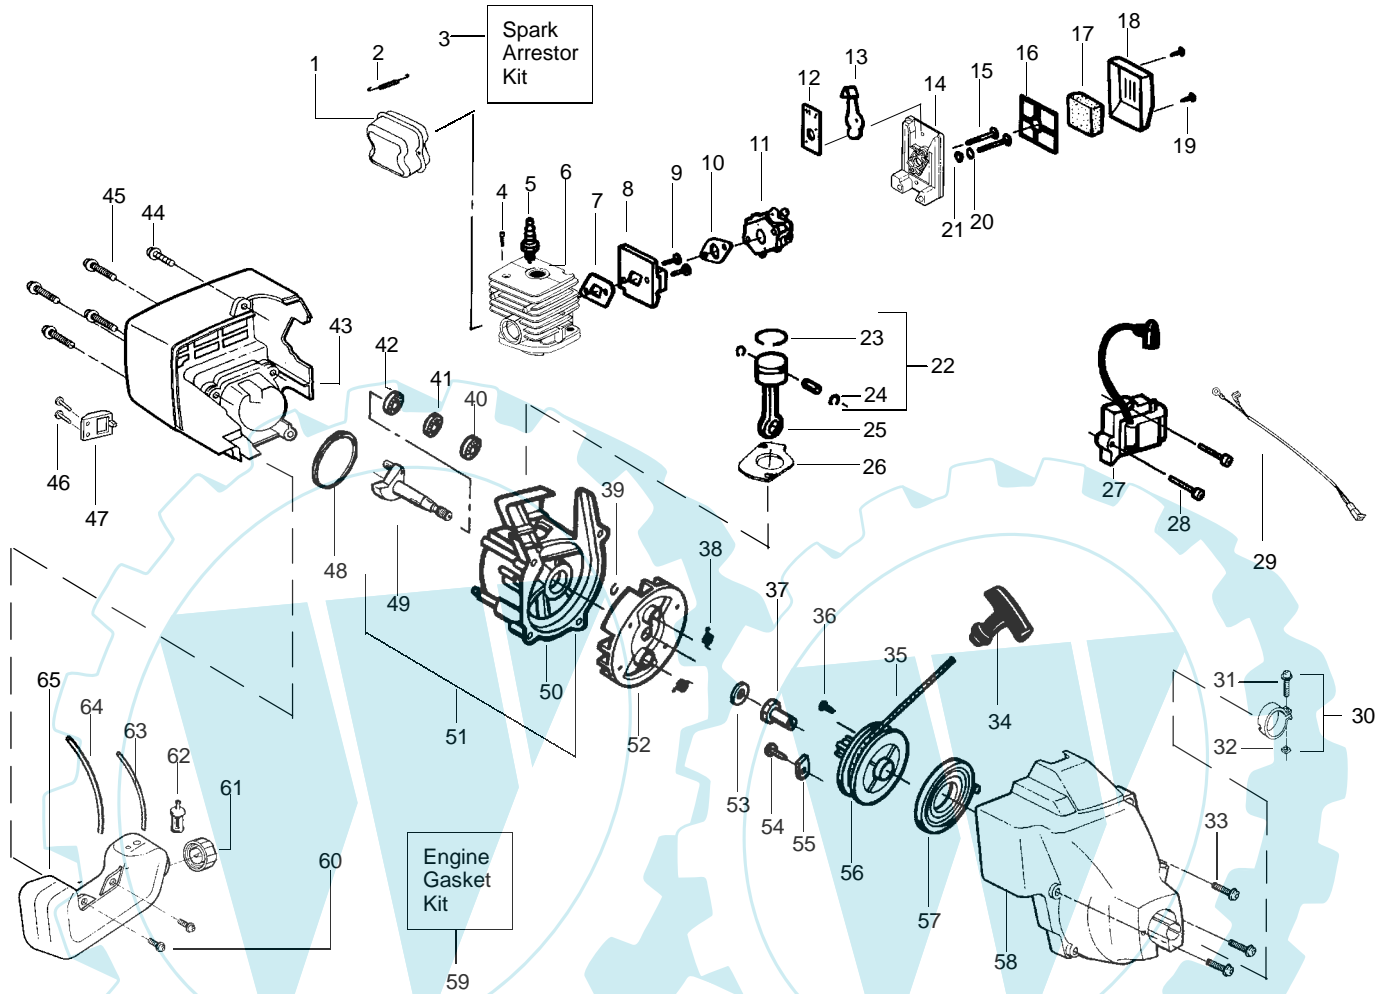

PARTS LIST NO. 530088521		PARTNER® PARTS LIST	MODEL(s) COLIBRI T210	
DATE 11/22/02	REPLACES 530084032-07/10/02		Note: Illustration may differ from actual model due to design changes	PAGE NO. 3

TYPE 1

Ref.	Part No.	Description	Ref.	Part No.	Description	Ref.	Part No.	Description
1.	530069660	Kit - Muffler (incl. 2)	22.	530069621	Kit - Piston (Incl. 23, 24 & Pin)	46.	530015675	Screw-Muffler Guard
2.	530042088	Muffler Spring	23.	530036404	Piston Ring	47.	530037045	Guard-Muffler
3.	530069380	Kit-Spark Arrestor	24.	530015162	Piston Pin Retainer	48.	*****	O-Ring-C'case/Shrd
4.	530015953	Screw-Cylinder	25.	530069615	Connecting Rod Ass'y.	49.	530054753	Crankshaft Ass'y.
5.	952030249	Spark Plug (RCJ 6Y)	26.	530069616	Gasket-Cylinder (kit)	50.	530071627	Kit-Crankcase Ass'y. (Incl. 40-42)
6.	530069619	Kit - Cylinder	27.	530039163	Ignition Module	51.	530071360	Kit-C'case & C'shaft (Incl. 39,49,50)
7.	530069616	Gasket-Cyl./Carb.(kit)	28.	530015954	Screw	52.	530069886	Kit-Flywheel Ass'y.
8.	530047659	Adaptor-carb.	29.	530049018	Assy-Wire Harness	53.	530015828	Washer-Flat
9.	530016014	Screw	30.	530056365	Kit-Nose Cone Clamp Ass'y. (Incls. 31 & 32)	54.	530015775	Screw
10.	530069616	Gasket-Carb.(kit)	31.	530016381	Screw-Nose Cone	55.	530027523	Retainer-Can
11.	---	Kit - Carburetor Ass'y	32.	530016382	Nut-Nose Cone	56.	530069400	Kit-Starter Pulley (Incl. 36)
	530069754	Walbro (WA-226)	33.	530015810	Screw	57.	530042085	Starter Spring
	530069971	Zama (C1U-W7)	34.	530027569	Starter Handle	58.	530069798	Kit-Fan Hsg.
	530071630	Zama (C1U-W7D)	35.	530069232	Kit - Rope	59.	530069616	Kit-Engine Gasket (Incl. 7,10,26,48)
12.	530038747	Choke Plate Mounting	36.	530016080	Screw	60.	530016379	Retainer
13.	530038686	Choke Shutter	37.	530038604	Drive Coupling	61.	530014347	Assy-Fuel Cap
14.	530052431	Air Box	38.	530023817	Starter Dog Spring	62.	530095646	Assy-Fuel Pickup
15.	530016353	Screw	39.	530015941	Retain. Ring-C'shaft	63.	530069247	Kit-Fuel Line (Small)
16.	530036569	Plate - Filter Support	40.	530055728	Outer Bearing	64.	530069216	Kit-Fuel Line (Large)
17.	530036575	Air Filter Foam	41.	530071615	Kit-C'case Seal	65.	530049296	Assy-Fuel Tank (Incl. cap,filter & fuel lines)
18.	530036568	Air Filter Cover	42.	530032125	Inner Bearing			
19.	530015880	Screw	43.	530069798	Kit-Shroud			
20.	530015852	Spacer-Choke	44.	530015934	Screw			
21.	530015254	Washer	45.	530015810	Screw			

↖ = NEW PART NUMBER FOR THIS IPL   * = REFER TO THE SERVICE REFERENCE INDICATED FOR MORE INFORMATION. (LOCATED AT END OF IPL)