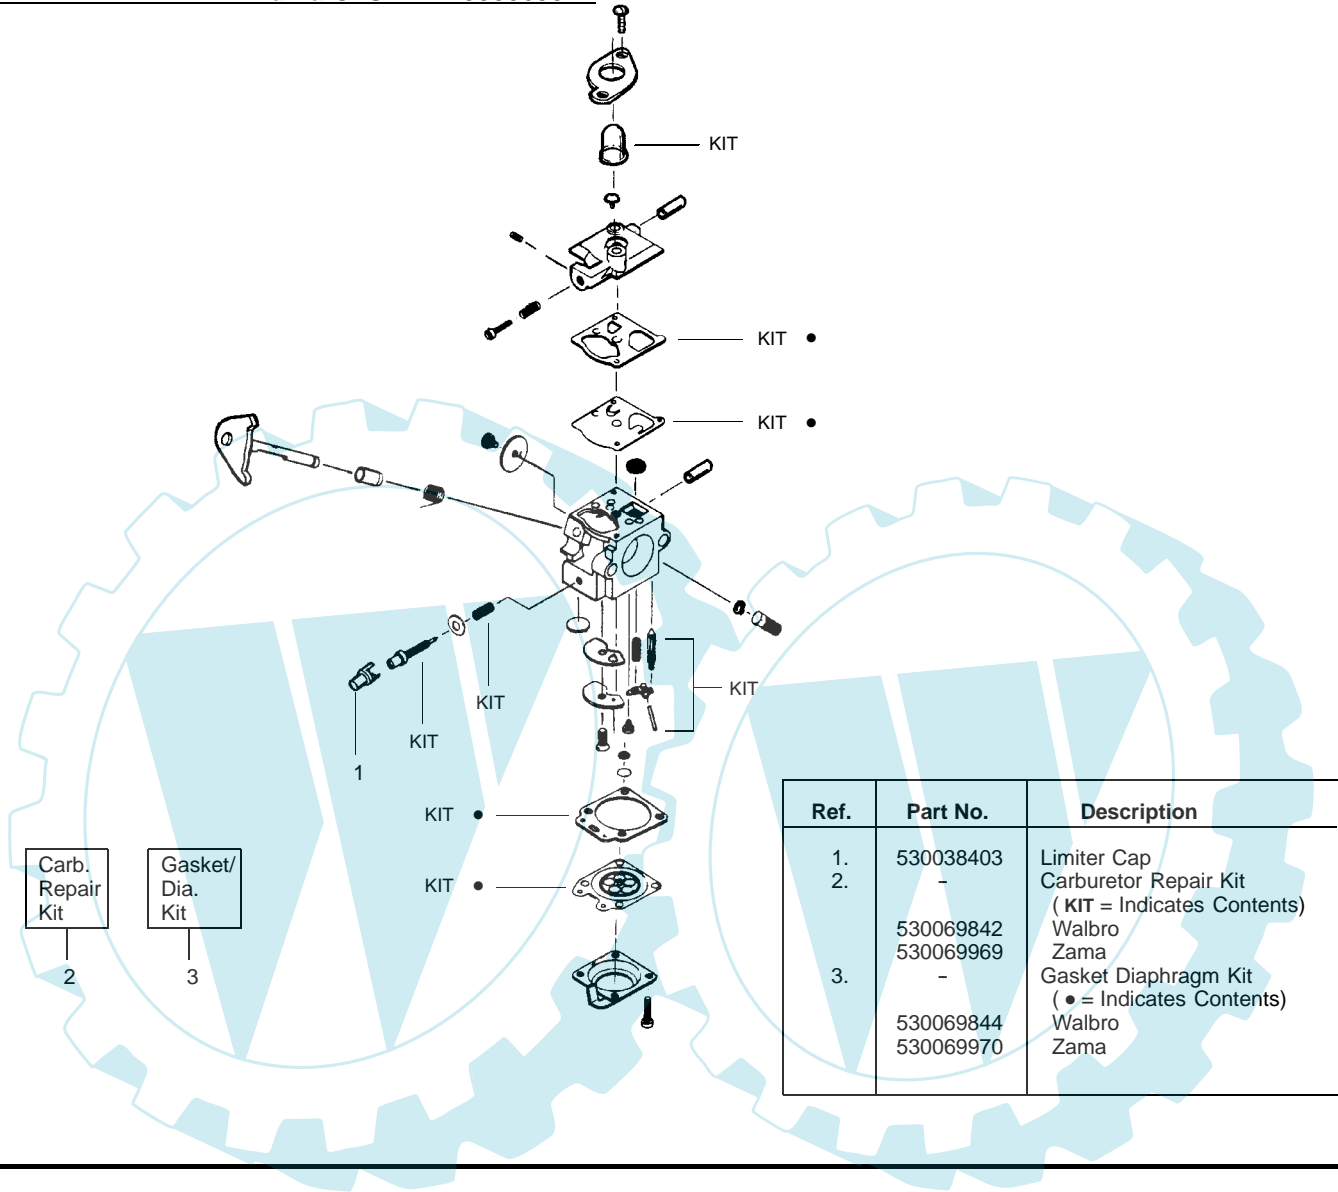

PARTS LIST NO. 530088521		PARTNER® PARTS LIST	MODEL(s) COLIBRI T210	
DATE 11/22/02	REPLACES 530084032-07/10/02		Note: Illustration may differ from actual model due to design changes	PAGE NO. 5

Carburetor Assembly Walbro WA226 #530069754
Zama C1U-W7 #530069971

Kit - Carburetor Assembly No. 530071630 - C1U-W7D

Note: No Repair kits are available for this carburetor, please order the complete assembly part number 530-071630 (C1U-W7D)

✓ = NEW PART NUMBER FOR THIS IPL   * = REFER TO THE SERVICE REFERENCE INDICATED FOR MORE INFORMATION. (LOCATED AT END OF IPL)